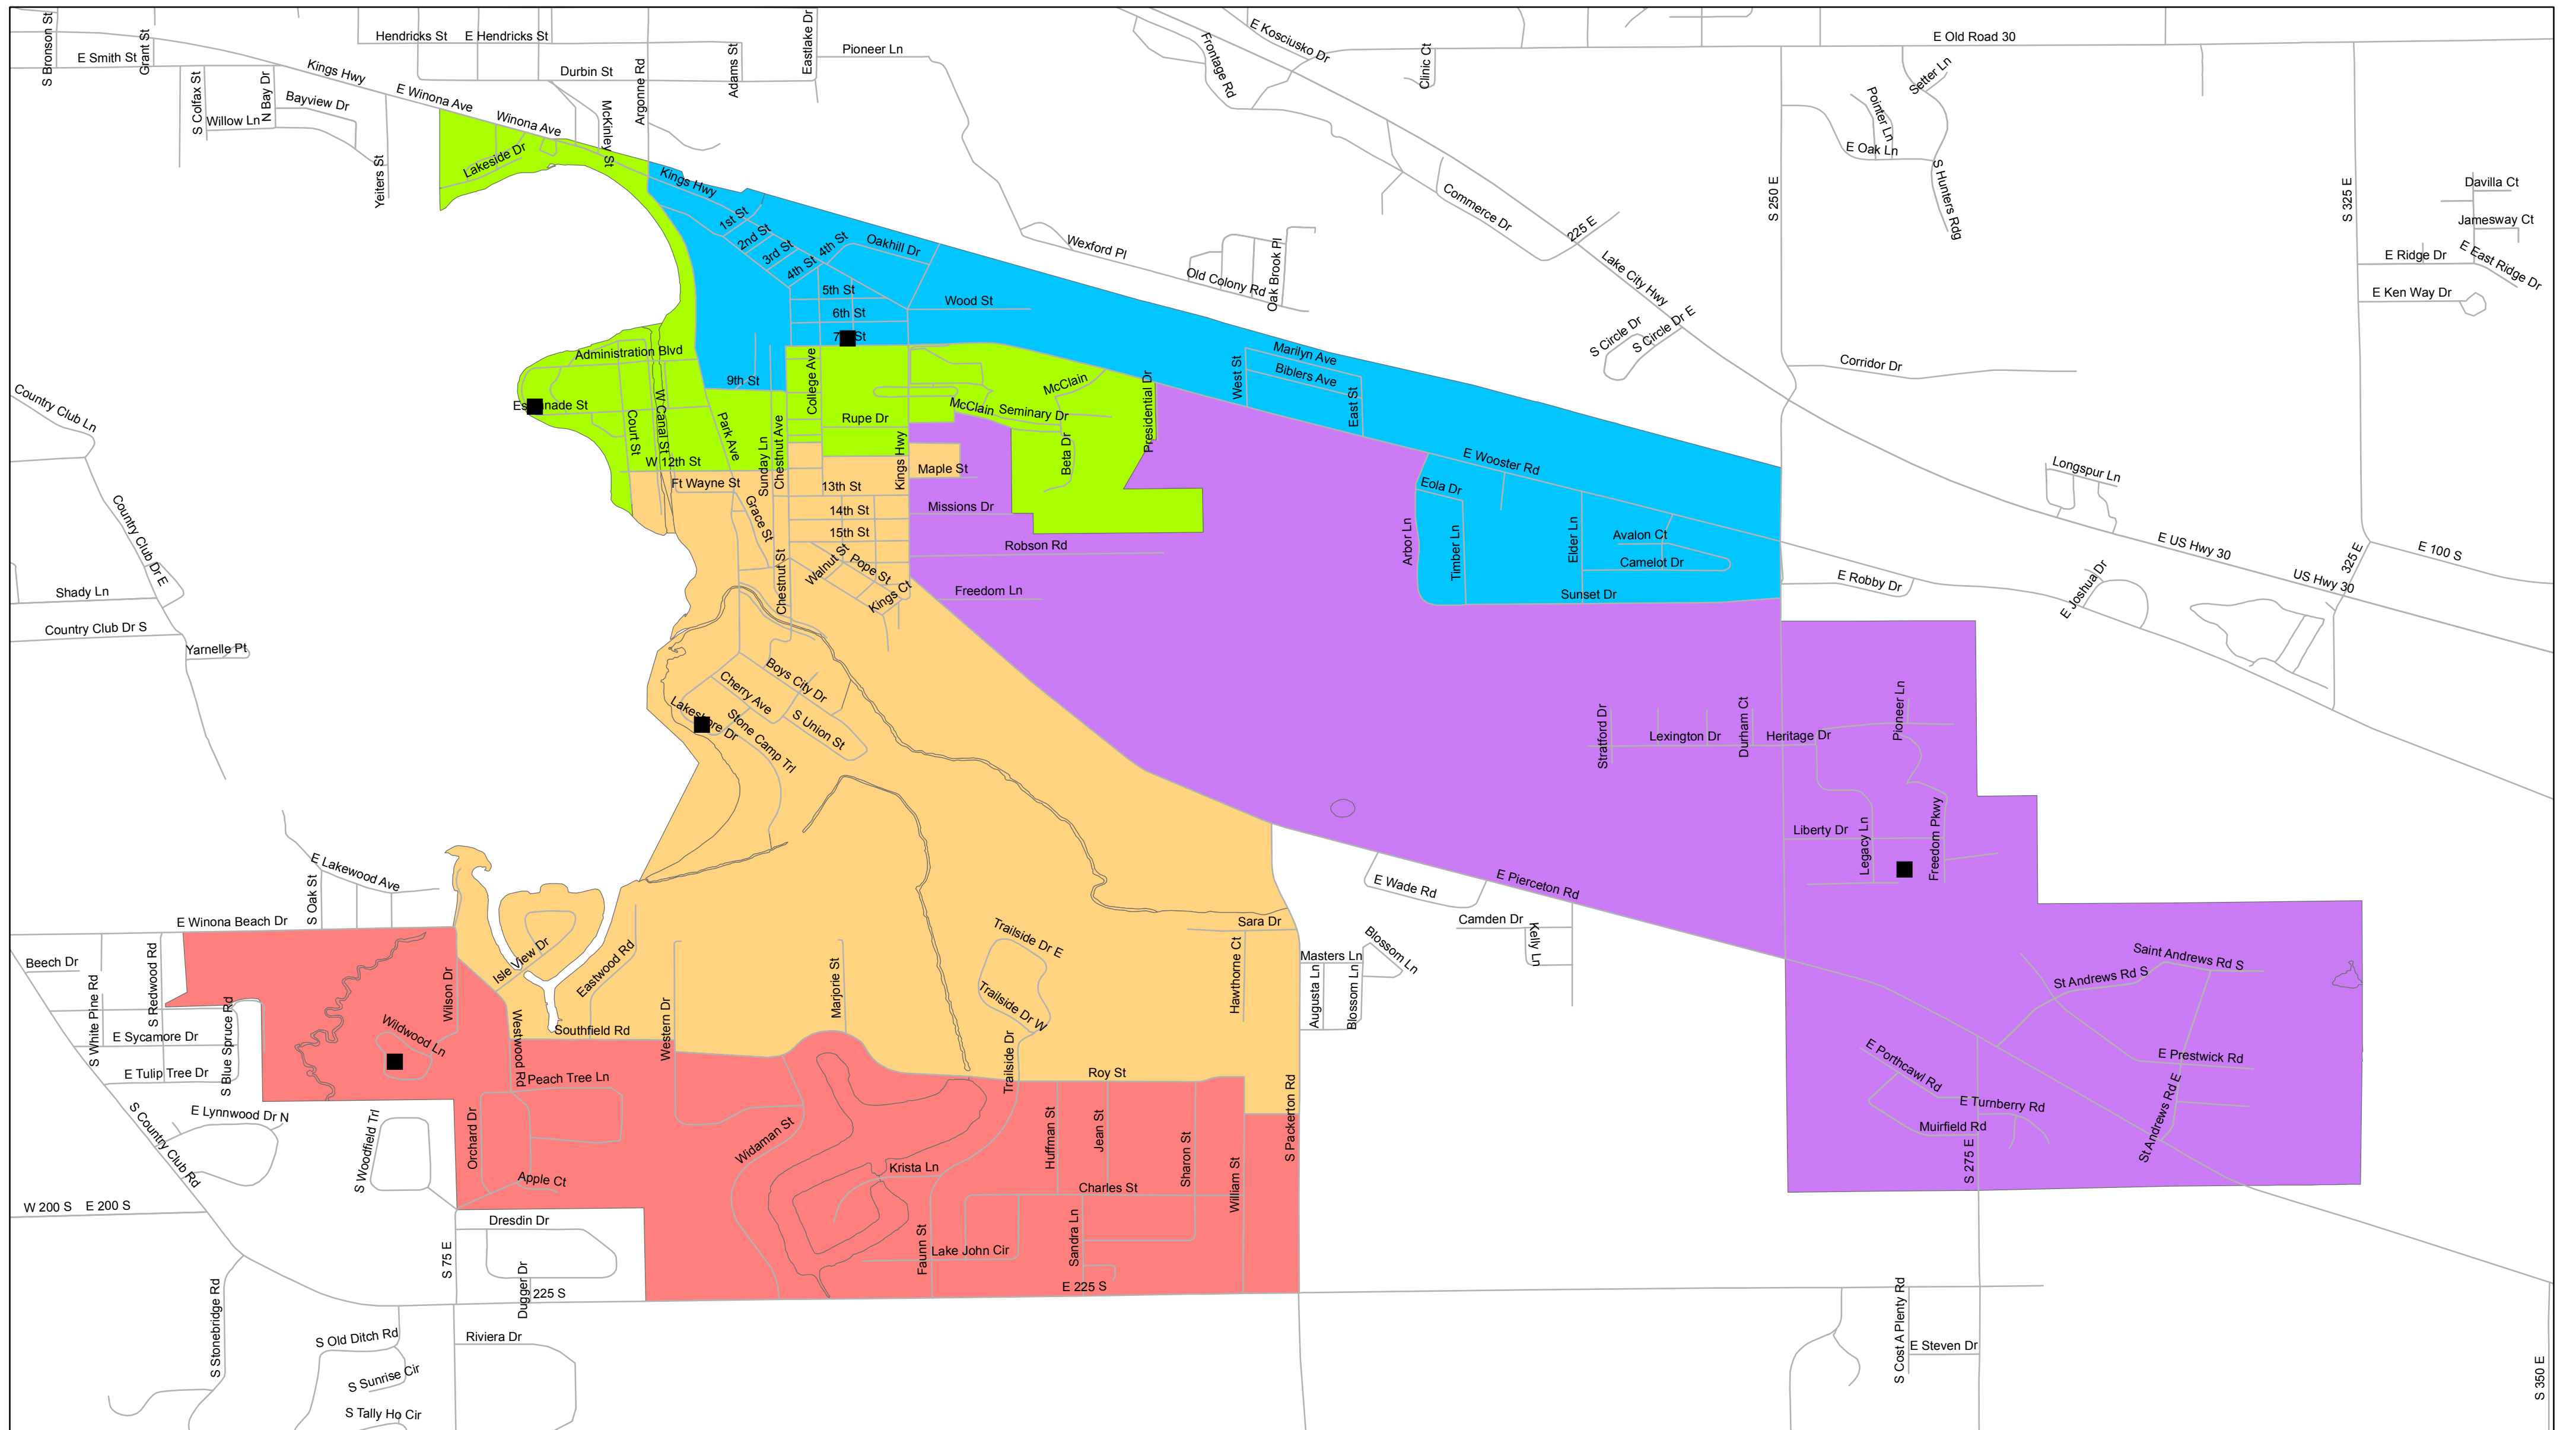

Town of Winona Lakes - Council Districts

Legend

- Councilmen
- Roads

Council Districts

District

- Ward 1
- Ward 2
- Ward 3
- Ward 4
- Ward 5

Original				Adopted 2012			
District	Population	Percent Change from Average		District	Population	Percent Change from Average	
1	944	-0.038304808	-3.83%	1	963	-0.018948655	-1.89%
2	1615	0.645273024	64.53%	2	991	0.009576202	0.96%
3	889	-0.094335778	-9.43%	3	1029	0.048288509	4.83%
4	733	-0.253259984	-25.33%	4	982	0.000407498	0.04%
5	727	-0.259372453	-25.94%	5	943	-0.039323553	-3.93%
Total	4908			Total	4908		
Average	982			Average	982		